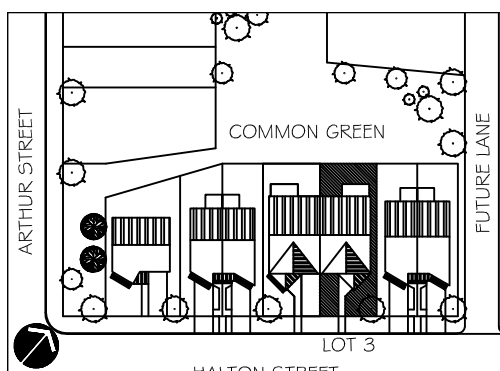

Perth Works Town-bungalow B2

Features:

- Single Floor Living
- Passive Solar Design
- Spacious Open Plan
- R32 Walls / R50 Ceiling
- Triple Pane Windows
- Pre-finished Solid Siding
- Full Basement
- Access to Green Space