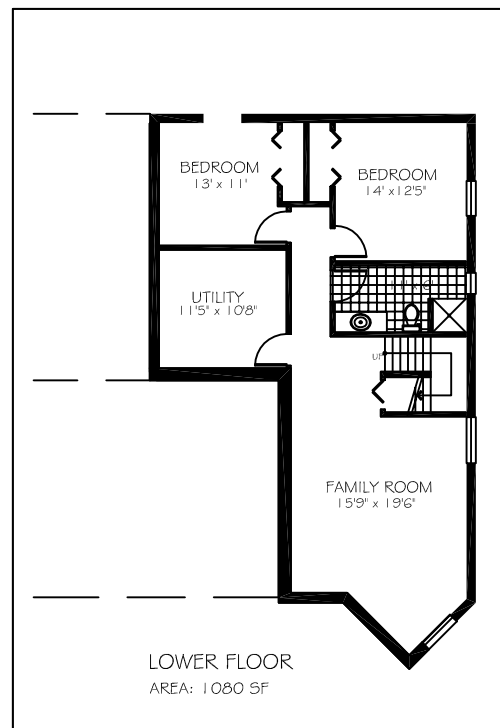

Perth Works Town-bungalow B2

Features:

- Single Floor Living
- Passive Solar Design
- Spacious Open Plan
- R32 Walls / R50 Ceiling
- Triple Pane Windows
- Pre-finished Solid Siding
- Full Basement
- Access to Green Space