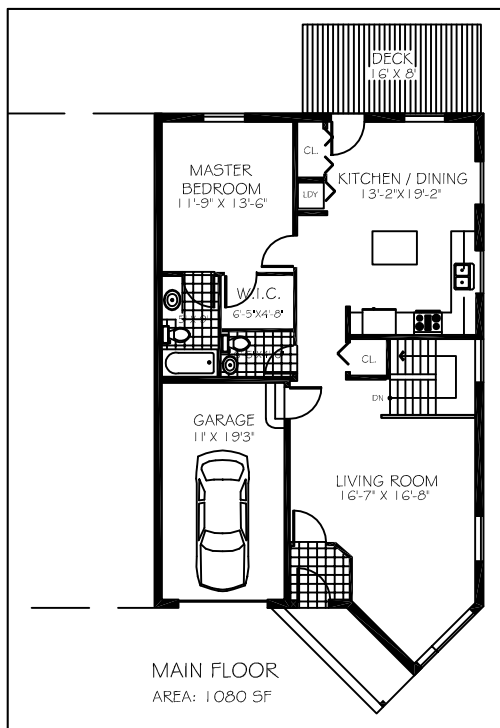

Perth Works Town-bungalow B2

Features:

- Single Floor Living
- Passive Solar Design
- Spacious Open Plan
- R32 Walls / R50 Ceiling
- Triple Pane Windows
- Pre-finished Solid Siding
- Full Basement
- Access to Green Space